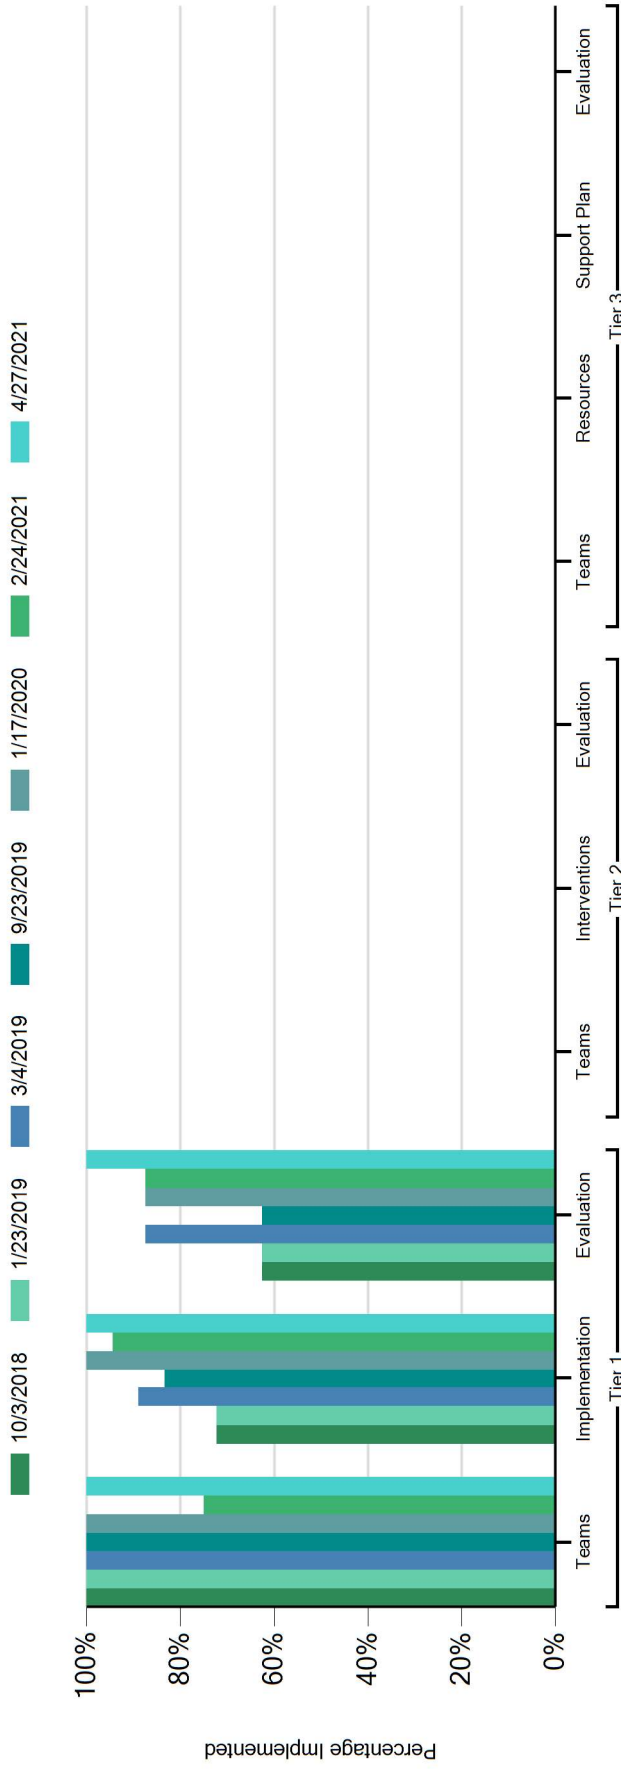

School-Wide PBIS (SWPBIS) Tiered Fidelity Inventory
Glenmeade Elementary School
10/3/2018 - 4/27/2021

Date Completed	Tier 1			Tier 2			Tier 3			
	Teams	Implementation	Evaluation	Teams	Interventions	Evaluation	Teams	Resources	Support Plan	Evaluation
10/3/2018	100%	72%	62%	0%	0%	0%	0%	0%	0%	0%
1/23/2019	100%	72%	62%	0%	0%	0%	0%	0%	0%	0%
3/4/2019	100%	89%	88%	0%	0%	0%	0%	0%	0%	0%
9/23/2019	100%	83%	62%	0%	0%	0%	0%	0%	0%	0%
1/17/2020	100%	100%	88%	0%	0%	0%	0%	0%	0%	0%
2/24/2021	75%	94%	88%	0%	0%	0%	0%	0%	0%	0%
4/27/2021	100%	100%	100%	0%	0%	0%	0%	0%	0%	0%